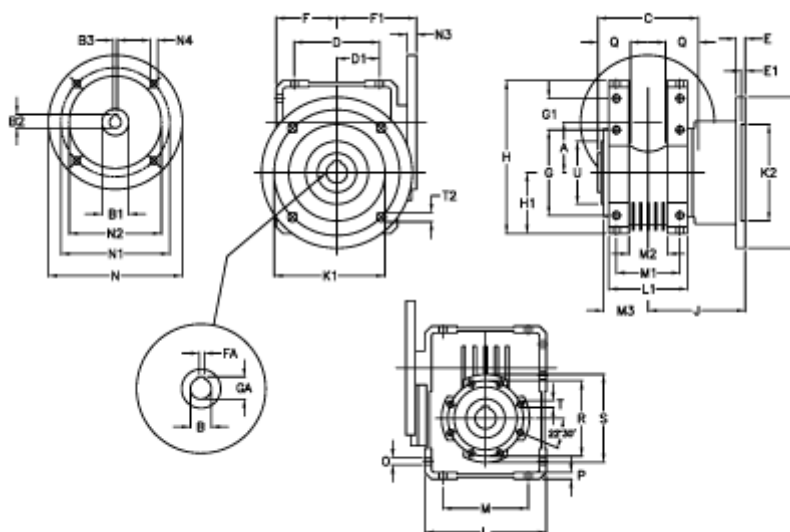

Article number: 392208601544036

Description: Worm Gear with Torque Limiter
W86 L2-UF-15-P100 B5

Measures

A = 86.90	E = 15	H = 245.5	M = 144	N4 = 12,5	U = 110
B = 35	E1 = 6	H1 = 100.0	M1 = 101	O = 11.5	
B1 E7 = 28	F = 100	J = 151.0	M2 = 57	P = 11	
B2 = 31.3	F1 = 136	K = 210	M3 = 65	Q = 45	
B3 H9 = 8	FA = 10	K1 = 176	N = 250	R = 130	
C = 140	G = 144	K2 = 152	N1 = 215	S = 150	
D = 144.0	G1 = 45.5	L = 200	N2 = 180	T = M10x18	
D1 = 72.0	GA = 38.3	L1 = 125	N3 = 13.0	T2 = 12.5	